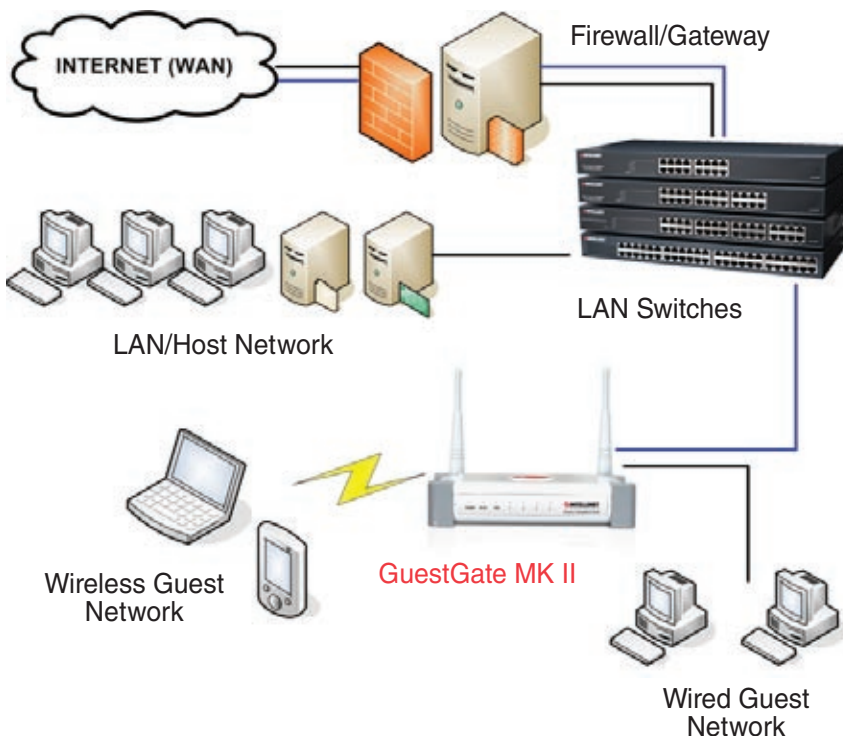

### WIRELESS HOTSPOT GATEWAY

# GuestGate MK II

## Wireless 300N HotSpot Gateway

**Provide guests with Internet access while keeping your network secure.**

Now you can easily accommodate guests in your offices, such as consultants, auditors, professional service providers, manufacturing representatives and clients, without burdening your IT administrator with last-minute LAN configuration requests. Simply install the INTELLINET NETWORK SOLUTIONS

GuestGate Mark II Wireless 300N HotSpot Gateway, and your visitors will be able to access the Internet from your conference room, office, Internet café, hotel or other accommodations in your facility without compromising the security of your network.