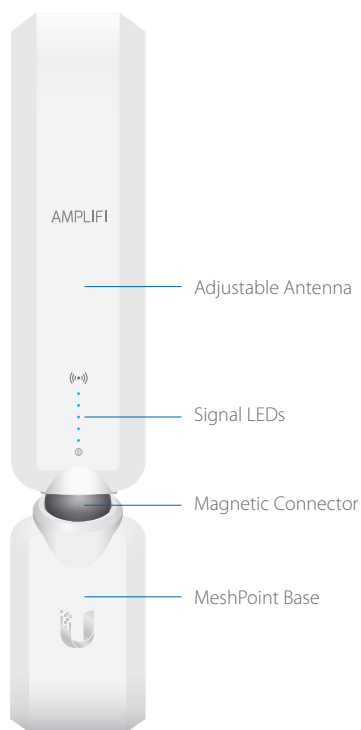

## Overview

AmpliFi Routers and MeshPoints are designed to work in combination to eliminate any dead spots in your home. They utilize mesh technology to provide powerful wireless performance in an innovative and simple design. The Router features an intuitive touchscreen display and the MeshPoints display wireless signal performance.

## Router

## MeshPoint

Adjust the Antenna for optimal signal reception