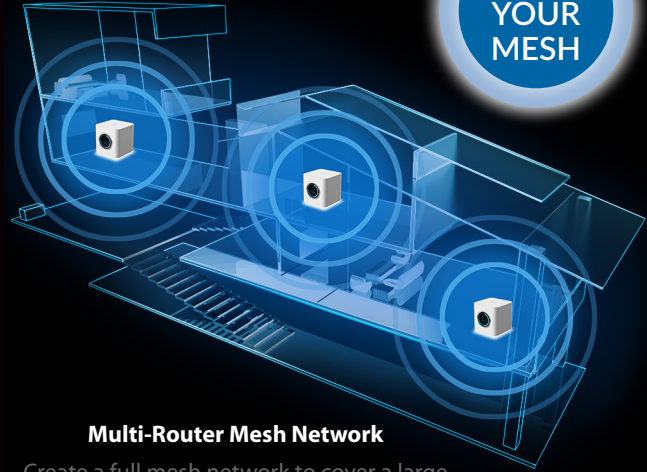

# Wi-Fi System Usage Examples

CREATE YOUR MESH

### Central Router with MeshPoints

Create a full mesh network to cover a large home with the AmpliFi HD Wi-Fi System.