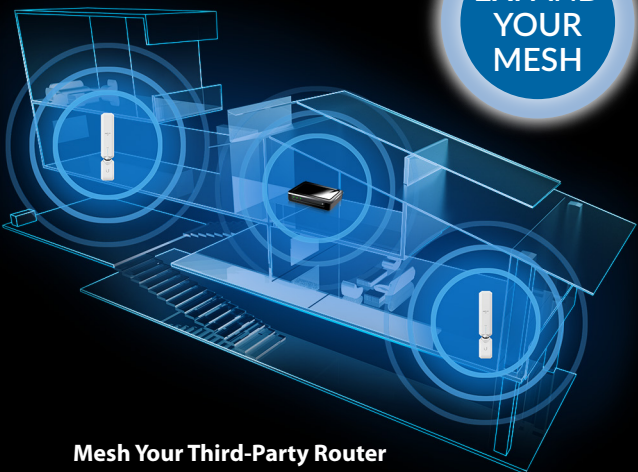

### Central Router with MeshPoints

Create a full mesh network to cover a large home with the AmpliFi HD Wi-Fi System.

### Multi-Router Mesh Network

Create a full mesh network to cover a large home with the Mesh Router Wi-Fi System.

### Mesh Multi-Hop

Create a full mesh network to cover a large home with the AmpliFi HD Wi-Fi System.

EXPAND YOUR MESH