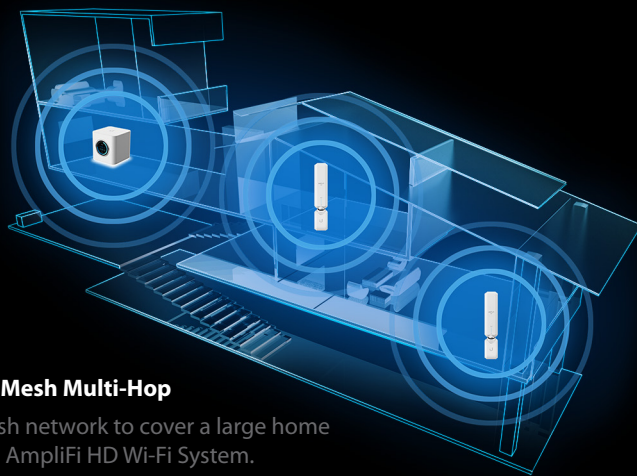

Mesh Multi-Hop

Create a full mesh network to cover a large home with the AmpliFi HD Wi-Fi System.

EXPAND YOUR MESH