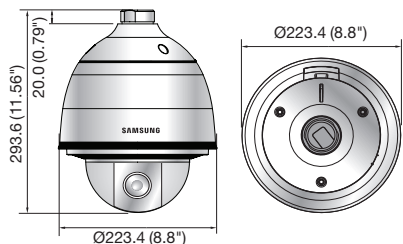

Dimensions

Unit : mm (inch)

SNP-L6233H

SNP-L6233