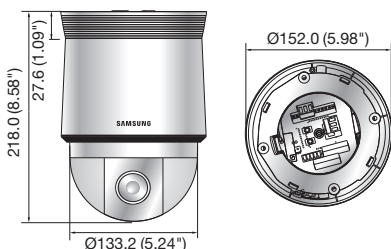

SNP-L6233H/L6233

2Megapixel Full HD 23x Network PTZ Dome Camera

Key Features

- Max. 2M (1920 x 1080) resolution
- 16 : 9 Full HD (1080p) resolution support
- 4.44 ~ 102.1mm (23x) optical zoom, 12x digital zoom
- H.264, MJPEG dual codec, Multiple streaming
- Day & Night (ICR), WDR (100dB), Intelligent video analytics
- PoE+, SD/SDHC/SDXC memory slot, Bi-directional audio support
- IP66 / IK10 (SNP-L6233H), IK10 (SNP-L6233 + SHP-3701H only)

Dimensions

Unit : mm (inch)

SNP-L6233H

SNP-L6233

Accessories (Optional)

* Data recorded on an SD memory card may be lost or damaged by data access during power-off, mechanical shock, memory card detachment, or other operations. Data loss or damage can also occur when a memory card reaches end of life, which varies according to operational conditions. No guarantee is given against damage (including passive damage).